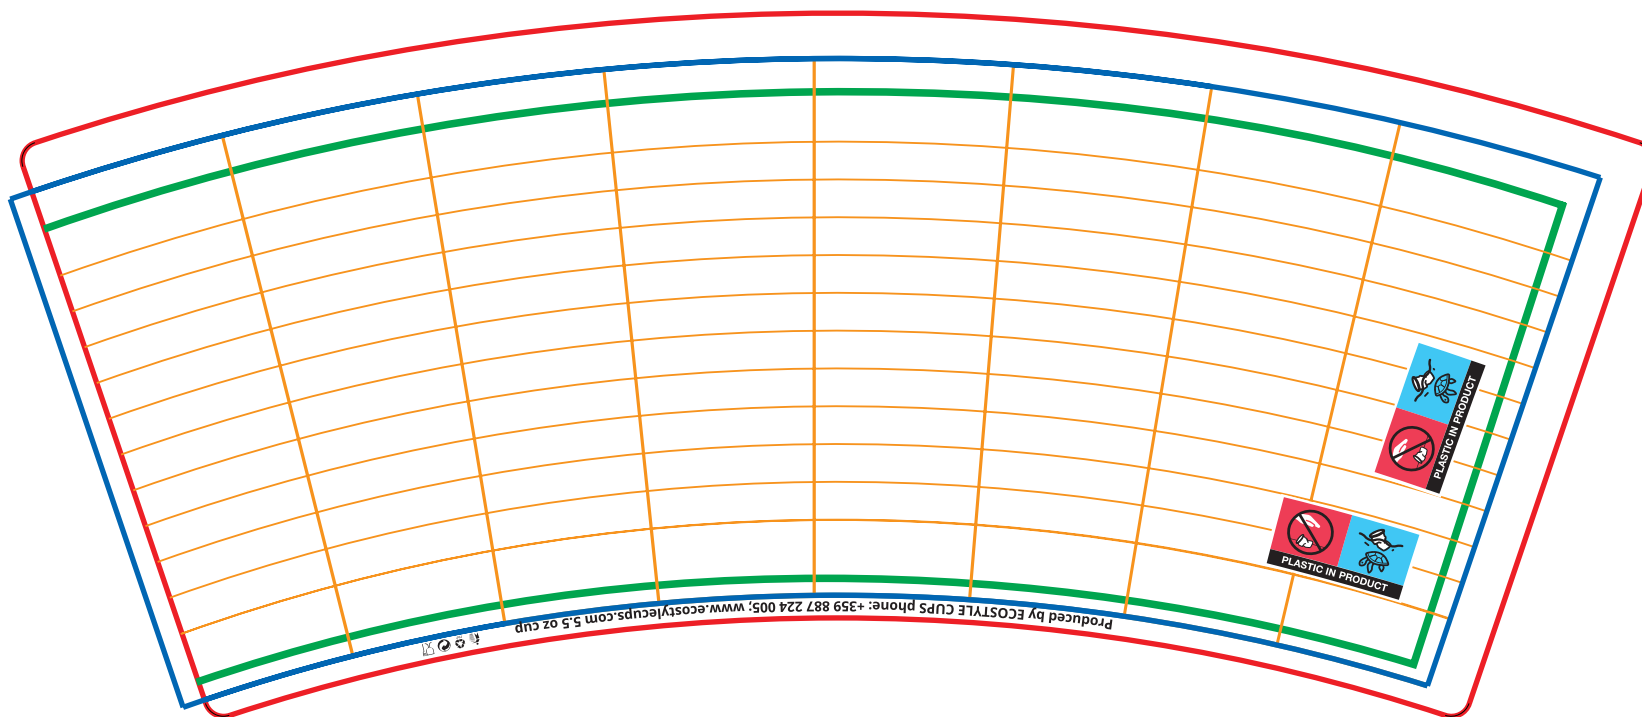

5,5 oz Vending (150 ml) Single Wall Paper Cup

- An exact template provided bellow must be used for the bent layout preparation.
- Layouts are accepted in *.pdf format.
- Layouts must be in 1:1 scale.
- Images must have a resolution of no less than 250 dpi and in CMYK color model.
- All fonts must be converted into curvilinear objects.
- There should be no objects outside the bleed limit.
- Please make sure You do prepare your artwork after You read our requirements and instructions.

PUNCHING AREA
PRINTING AREA
VISIBLE AREA
HELP LINES