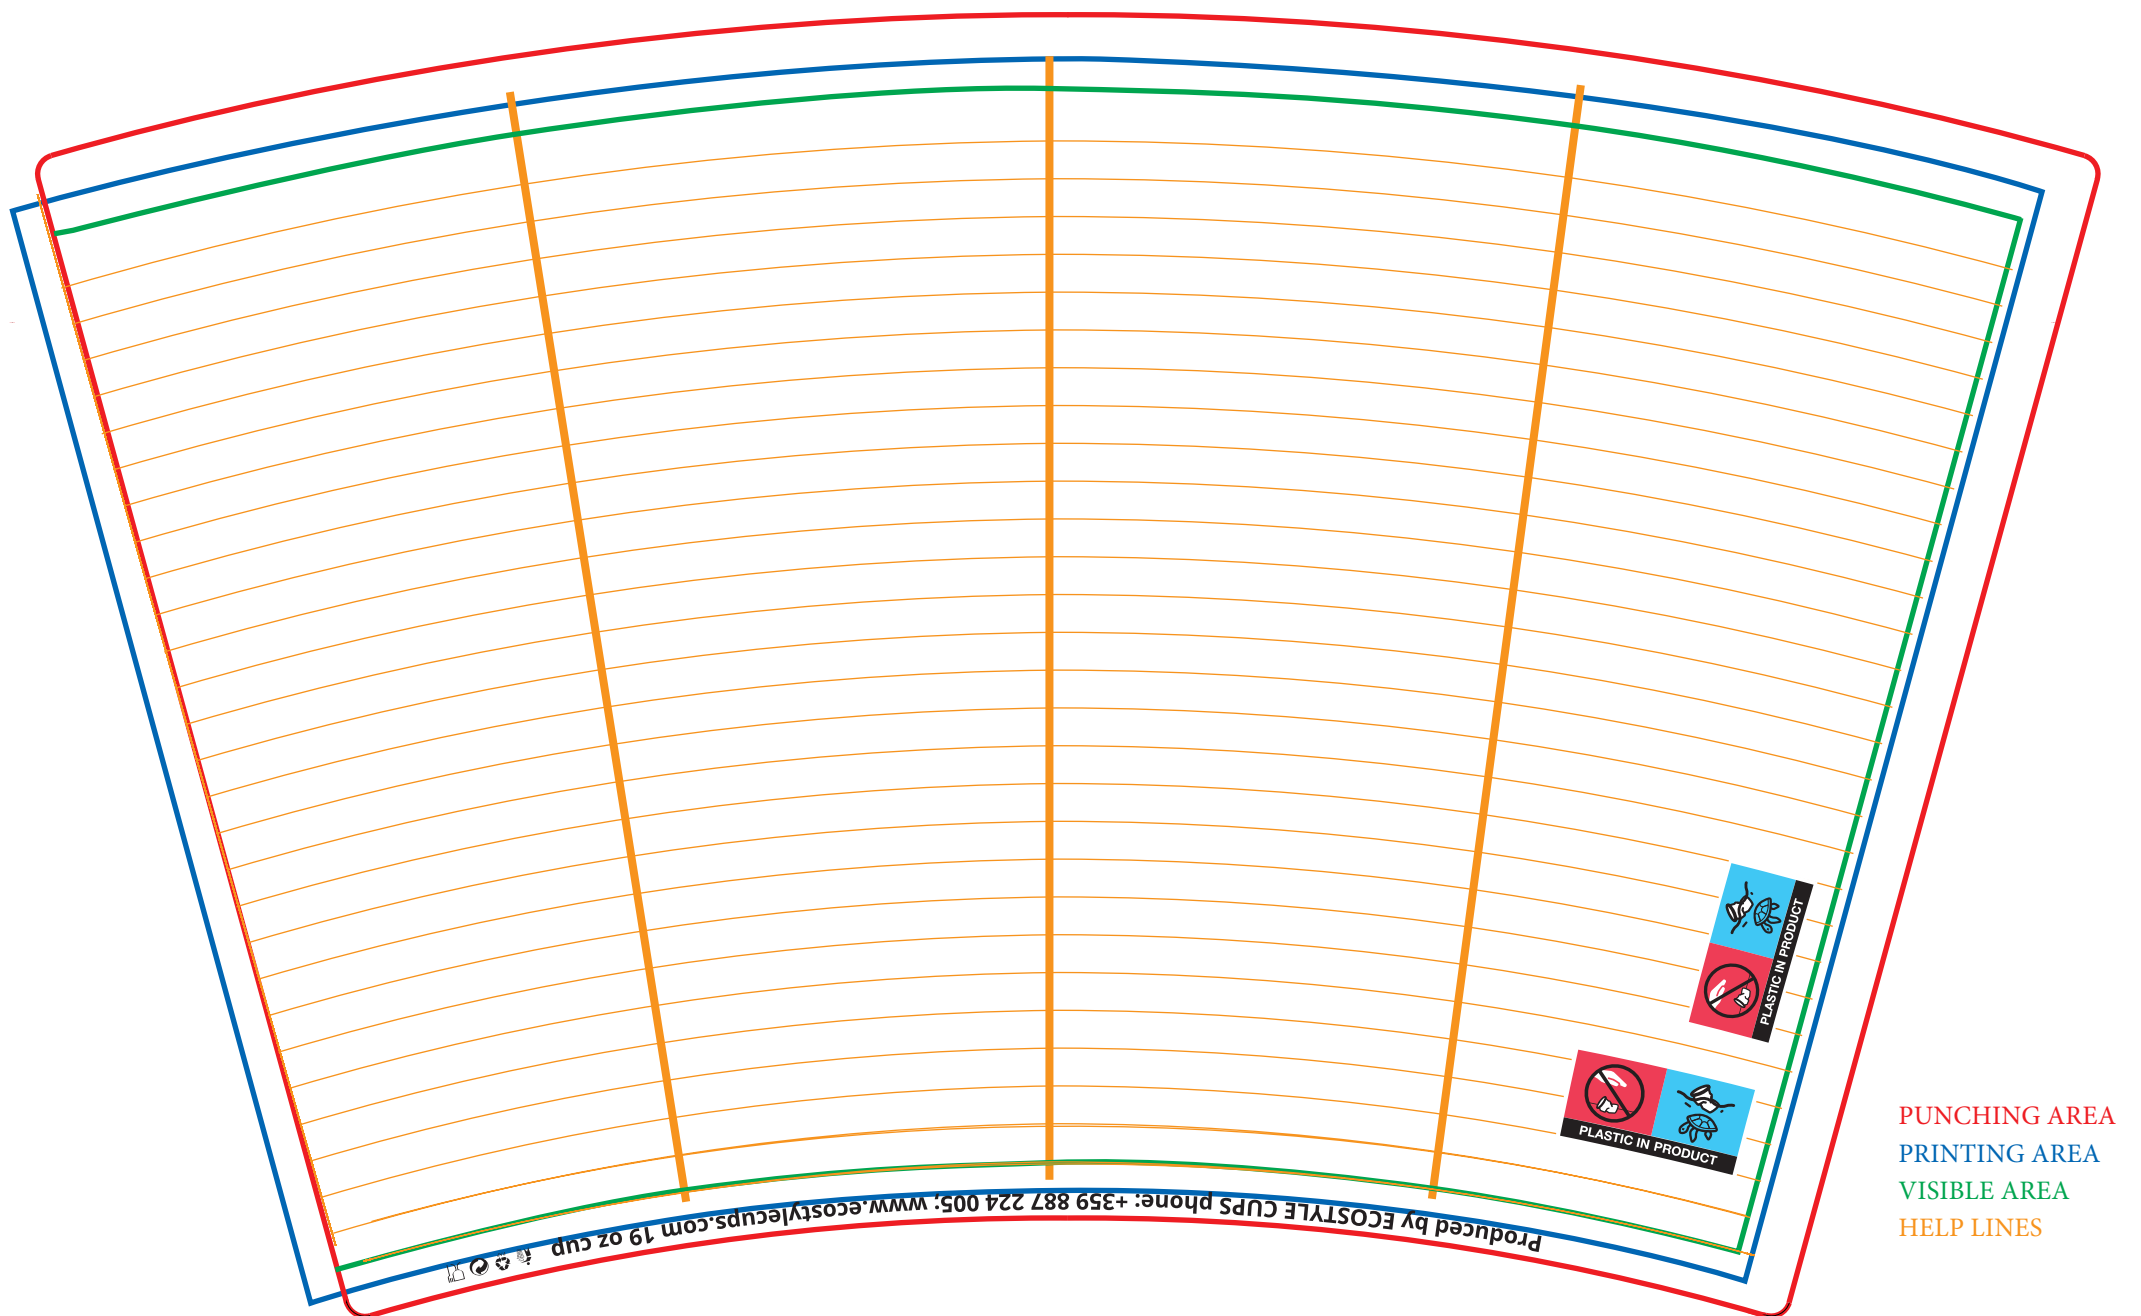

# 19 oz (500 ml) Single Wall Paper Cup

PUNCHING AREA  
PRINTING AREA  
VISIBLE AREA  
HELP LINES

- An exact template provided below must be used for the bent layout preparation.
- Layouts are accepted in \*.pdf format.
- Layouts must be in 1:1 scale.
- The resolution of images should not be less than 250 dpi.
- All fonts must be converted into curvilinear objects.
- There should be no objects outside the bleed limit.
- Please make sure You do prepare your artwork after You read our requirements and instructions.

**Eco Style Cups**