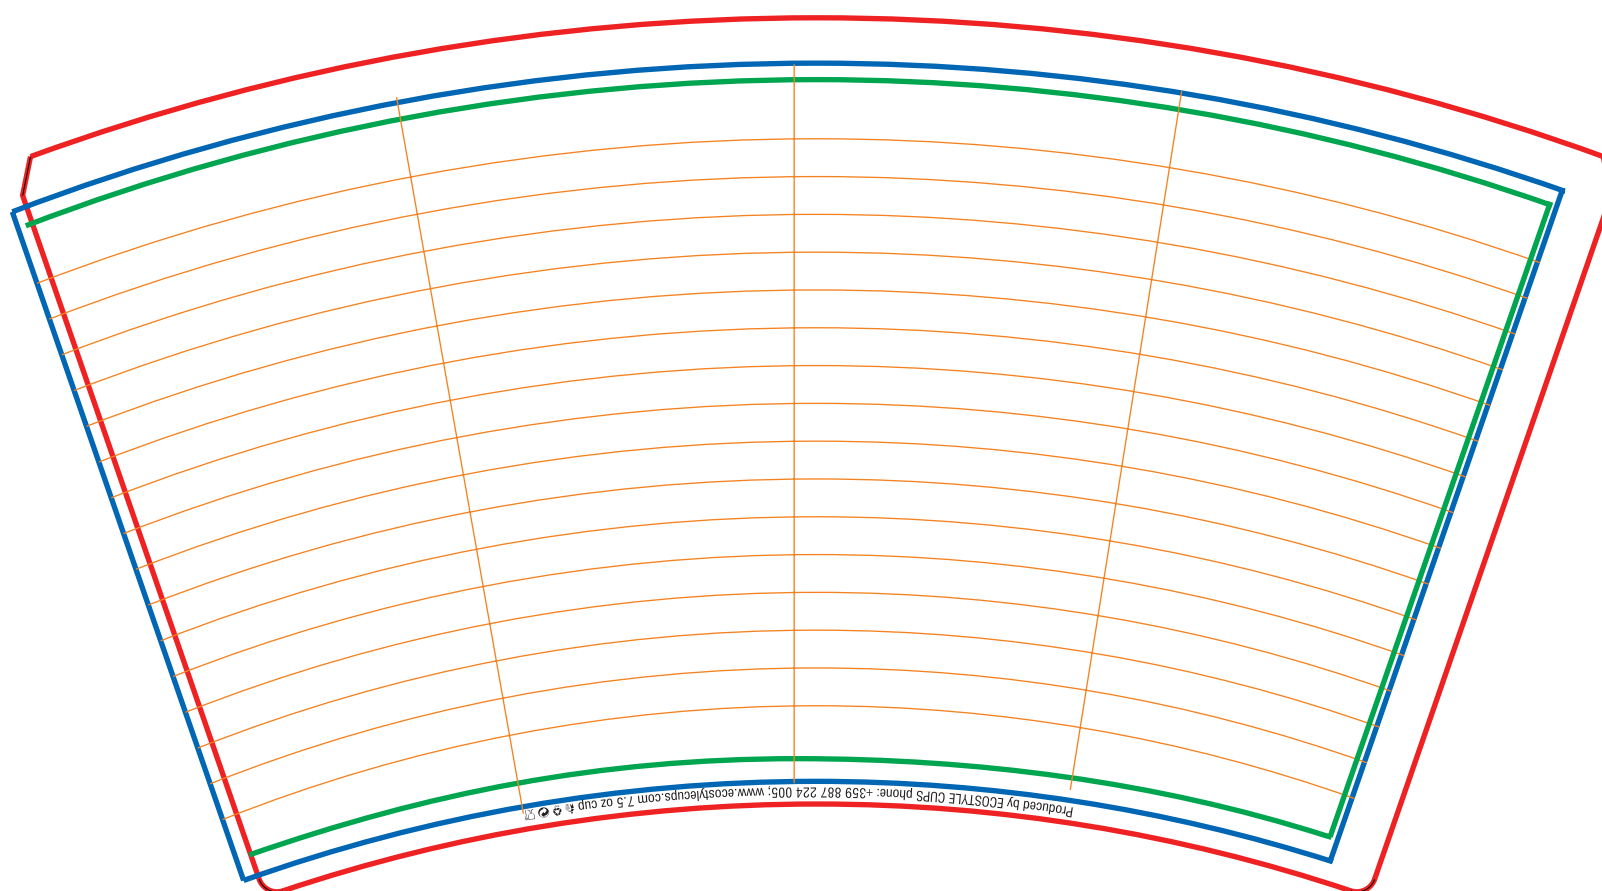

7,5 oz Vending (180 ml) Single Wall Paper Cup

- An exact template provided bellow must be used for the bent layout preparation.
- Layouts are accepted in *.pdf format.
- Layouts must be in 1:1 scale.
- The resolution of images should not be less than 250 dpi.
- All fonts must be converted into curvilinear objects.
- There should be no objects outside the bleed limit.
- Please make sure You do prepare your artwork after You read our requirements and instructions.

PUNCHING AREA
PRINTING AREA
VISIBLE AREA
HELP LINES