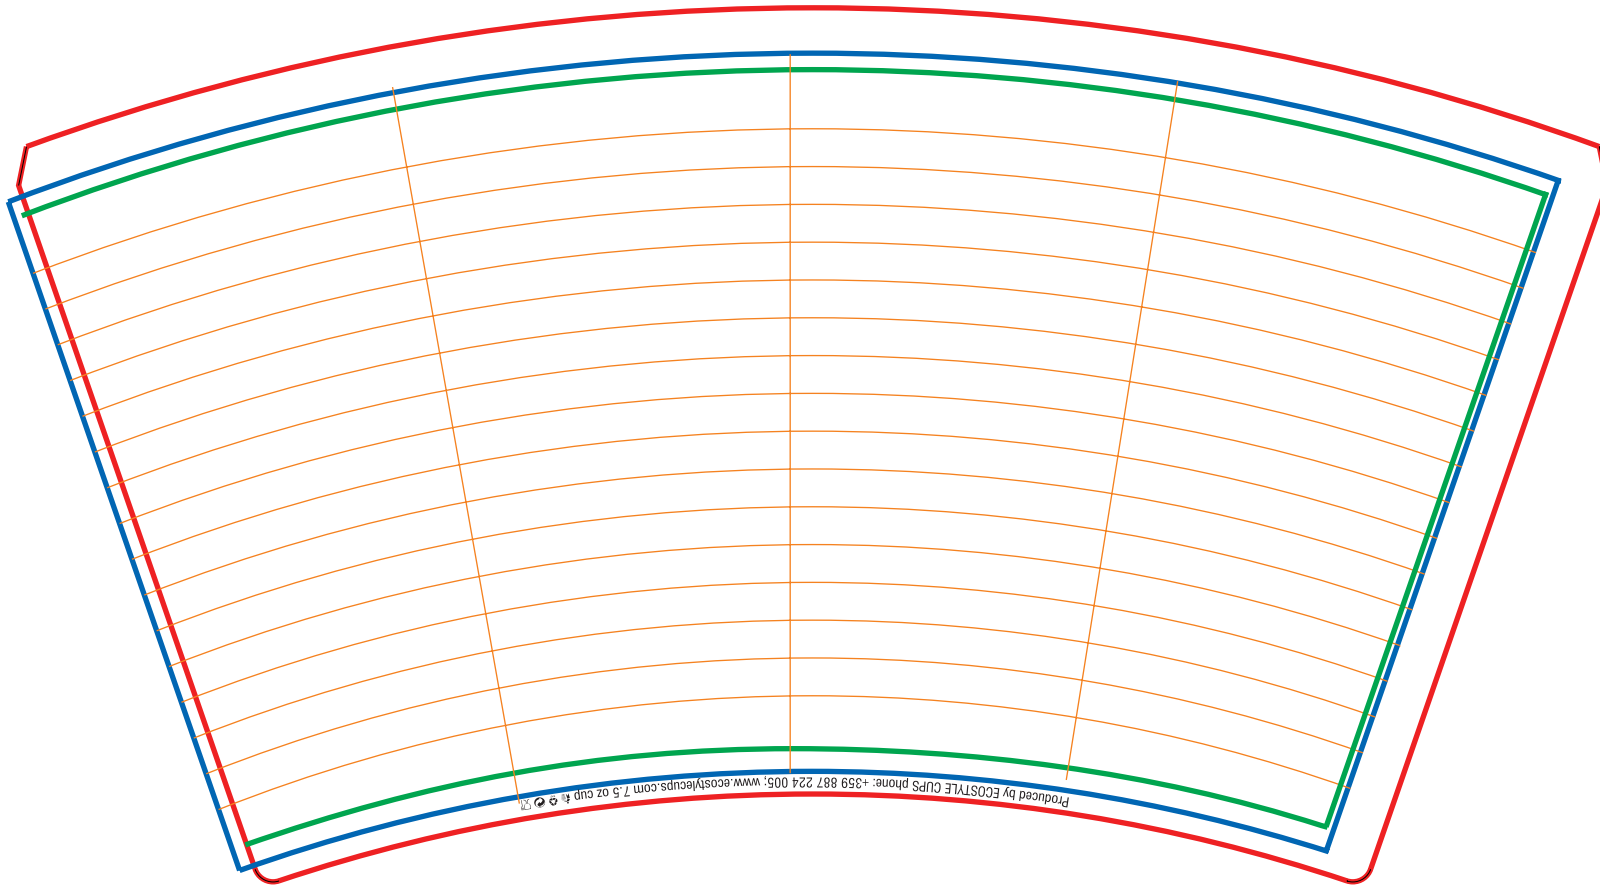

7,5 oz Vending (180 ml) Single Wall Paper Cup

- An exact template provided bellow must be used for the bent layout preparation.
- Layouts are accepted in *.pdf format.
- Layouts must be in 1:1 scale.
- The resolution of images should not be less than 250 dpi.
- All fonts must be converted into curvilinear objects.
- There should be no objects outside the bleed limit.
- Please make sure You do prepare your artwork after You read our requirements and instructions.

PUNCHING AREA
PRINTING AREA
VISIBLE AREA
HELP LINES